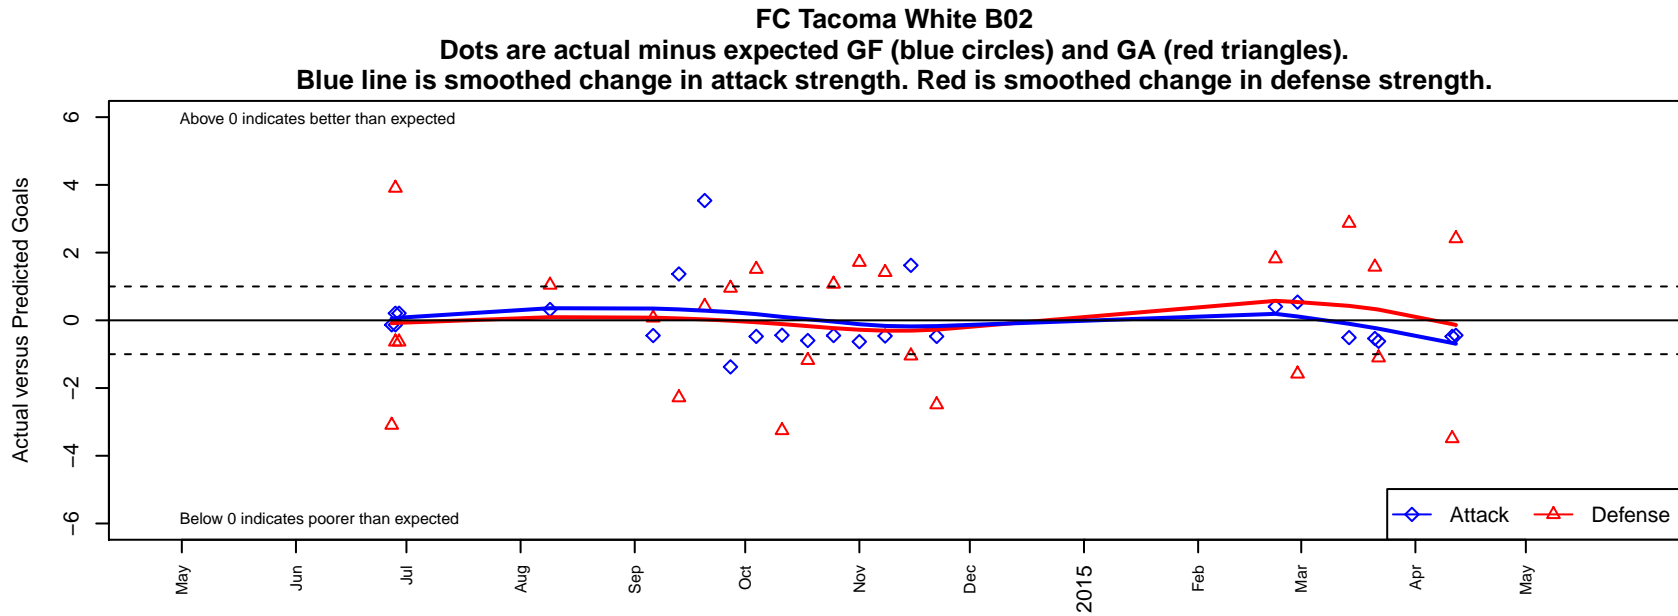

**attack and defense variance (black dot)
relative to other teams
and top 10 in region**

**attack and defense rating
relative to others at age
and all opponents in last 13 months**

FC Tacoma White B02

FC Tacoma
Tacoma, WA
B02 total strength=-3
attack=0.05 defense=0.08
fall league = PSPL Copa U12
spr league = Spr PSPL Copa U12
notes= Nortac Sparta White

alt names used:
FC Tacoma-Sparta
Sparta B02 White
NORTAC FC Tacoma B02 White
NORTAC FC Tacoma B02 White

Venues played:
2013 WA Cup BU11 Bronze U11
2014 Westsound Summer Classic BU12
2014 Blast Off BU12 B
2014 PSPL Copa U12
2014 Spr PSPL Copa U12