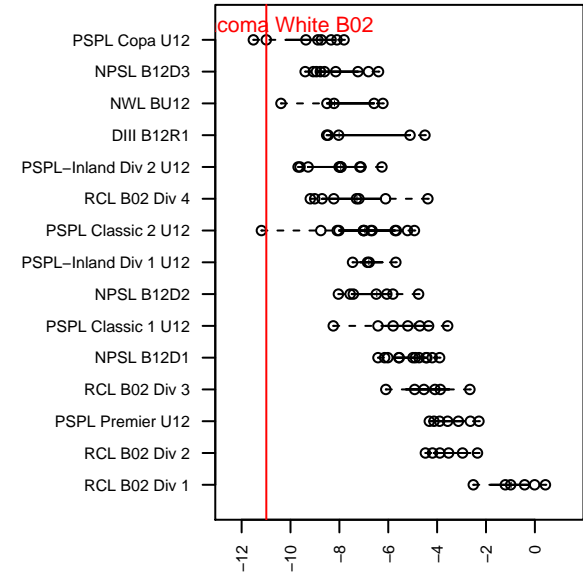

**attack and defense rating
relative to others at age
and all opponents in last 13 months**